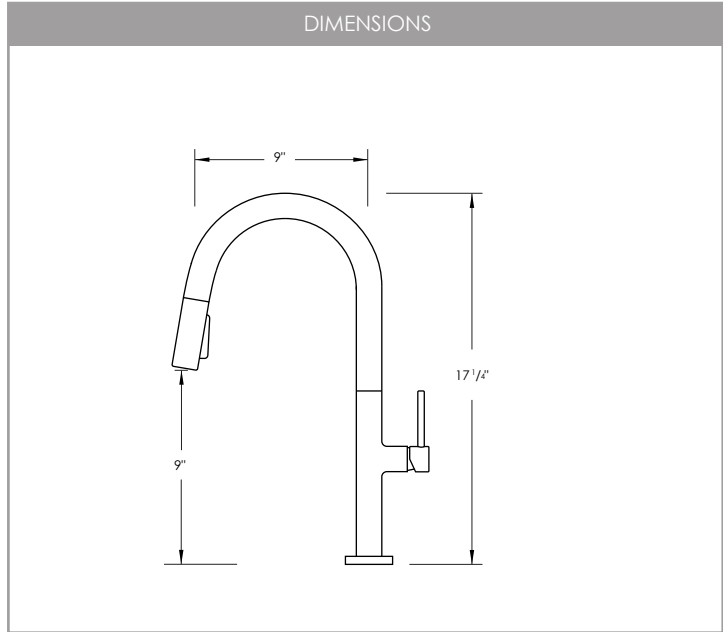

CATANIA

K-141

PULL DOWN WITH DUAL FUNCTION
KITCHEN FAUCET

RECOMMENDED ACCESSORIES

A-802 FAUCET PLATE S-01 SOAP DISPENSER

HANDLE TYPE

LEVER

NUMBER OF HANDLE

PRODUCT DIMENSIONS

Faucet Height (in)	17 1/4"
Spout Height (in)	9"
Spout Reach (in)	9"

CONFIGURATION

1-HOLE 3-HOLES

METAL SPOUT HEAD WITH MAGNETIC FUNCTION

MATERIAL

SUS 304

STAINLESS STEEL

CUT OUT HOLE

1 3/8"

DECK PLATE

NO INCLUDED. REQUIRED FOR 3 HOLES INSTALLATION

WATER FLOW

1.8

WATER FLOW RATE (GPM)

WATERLINES MODEL

Portée du bec (po) 9"

CONFIGURATION

1-TROU

3-TROUS

TÊTE DE BEC EN MÉTAL AVEC FONCTION MAGNÉTIQUE

MATÉRIEL

SUS 304

ACIER INOXYDABLE