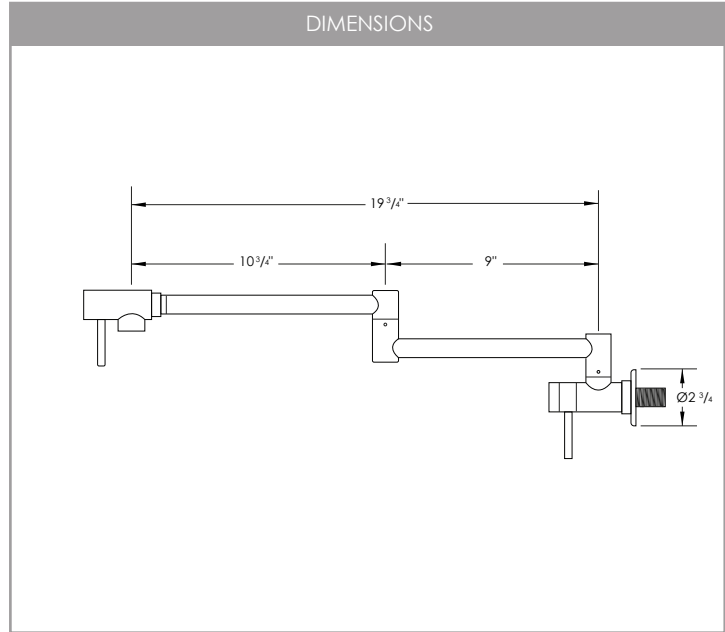

ASTI
K-145
KITCHEN POT FILLER
FAUCET

FOLDABLE / EXTENDABLE

JOINTED ARMS EXTENDS UP TO APPROXIMATE 21" AND CAN BE EASILY FOLDED

HANDLE TYPE

LEVER

NUMBER OF HANDLE

2

CARTRIDGE MODELS

2 WASHERLESS CERAMIC CARTRIDGES

SIZE: 24mm G1/2 18.7mm
STYLE: LEVER

SPRAY SETTING

AERATED STREAM

FAUCET FINISH

BRUSHED (S)	MATTE BLACK (N)
BRUSHED GOLD (G)	

PRODUCT DIMENSIONS

Spout Reach (in)	19 3/4"
Jointed arm 1 (in)	9"
Jointed arm 2 (in)	10 3/4"

DIMENSIONS DU PRODUIT

Portée du bec (po)	19 3/4"
Bras jointe 1 (po)	9"
Bras jointe 2 (po)	10 3/4"

CONFIGURATION

1-TROU 3-TROUS

ROTATION LIBRE DU BRAS (DEGRÉS)

360°

MATÉRIEL

SUS 304